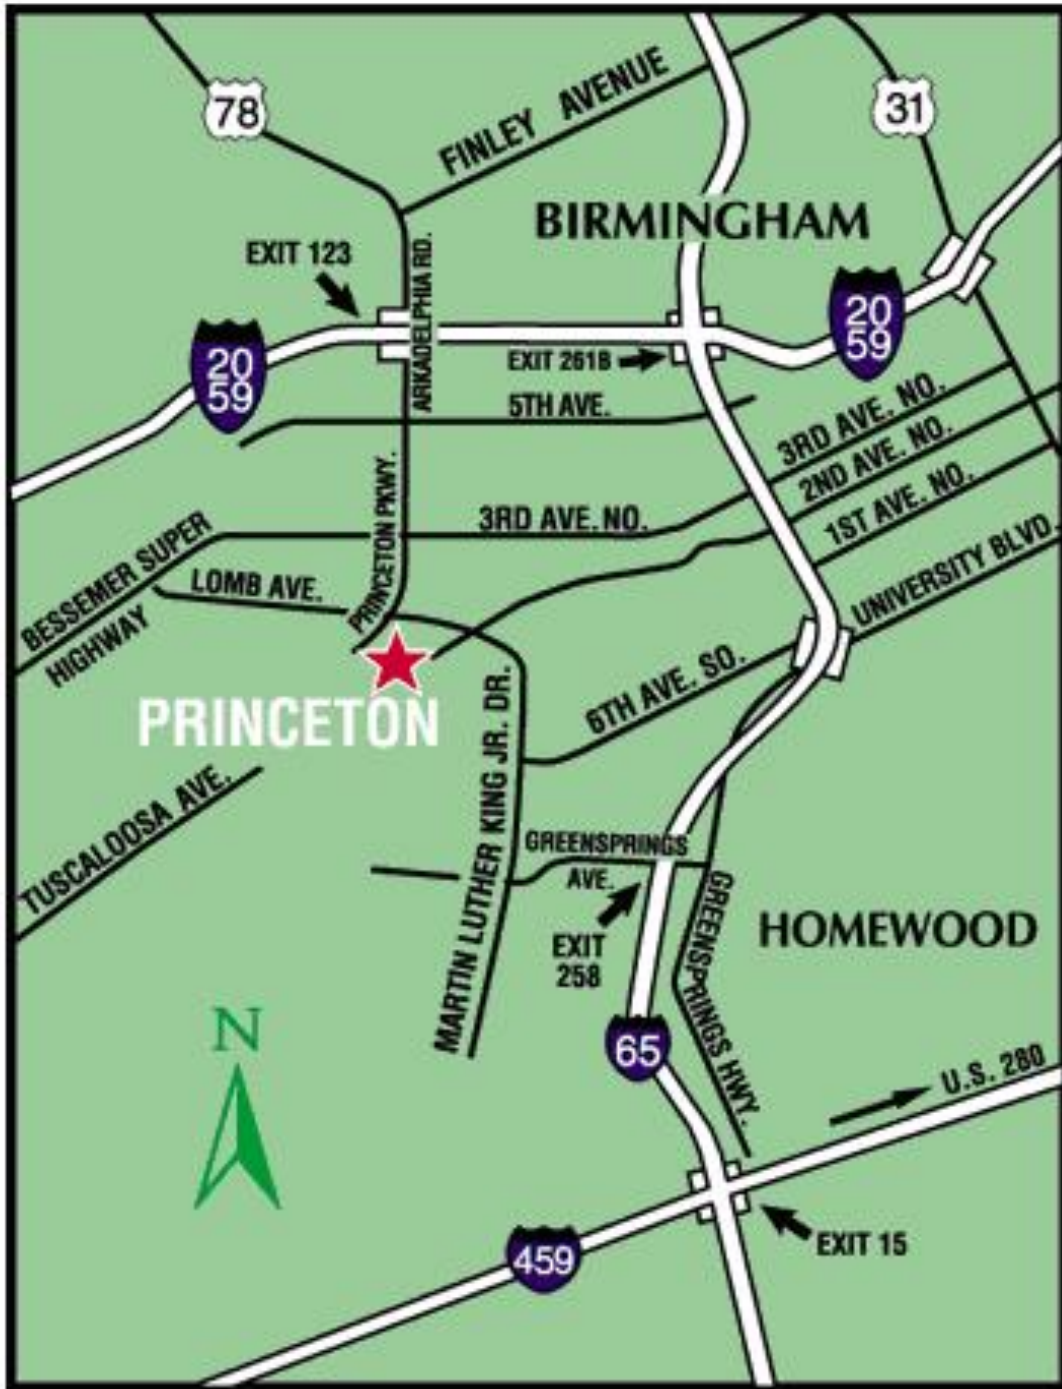

Princeton Baptist
701 Princeton Ave. SW
Birmingham, AL 35211-1399
(205) 783-3000

From I-65 North

- Take I-65 North to the Green Springs Avenue Exit (#258)
- Turn left at the top of the ramp onto Green Springs Avenue.
- Turn right onto Martin Luther King, Jr. Drive and go 1.6 miles until you reach the Princeton campus on your left

From I-65 South

- Take I-65 South to 20 West/59 South toward Tuscaloosa
- Take the Arkadelphia Road Exit (#123) and turn left at the top of the exit ramp
- Follow Arkadelphia Road 1.7 miles until you reach the Princeton campus

From I-20/59 West

- Take 20 West/59 South to the Arkadelphia Road Exit (#123) and turn left at the top of the exit ramp
- Follow Arkadelphia Road 1.7 miles until you reach the Princeton campus

From I-20/59 East

From Downtown Birmingham

- Go West on 6th Avenue to Elmwood Cemetery
- Turn right onto Martin Luther King, Jr. Drive and go one mile until you reach the Princeton campus on your left

Haynes Auditorium

Parking