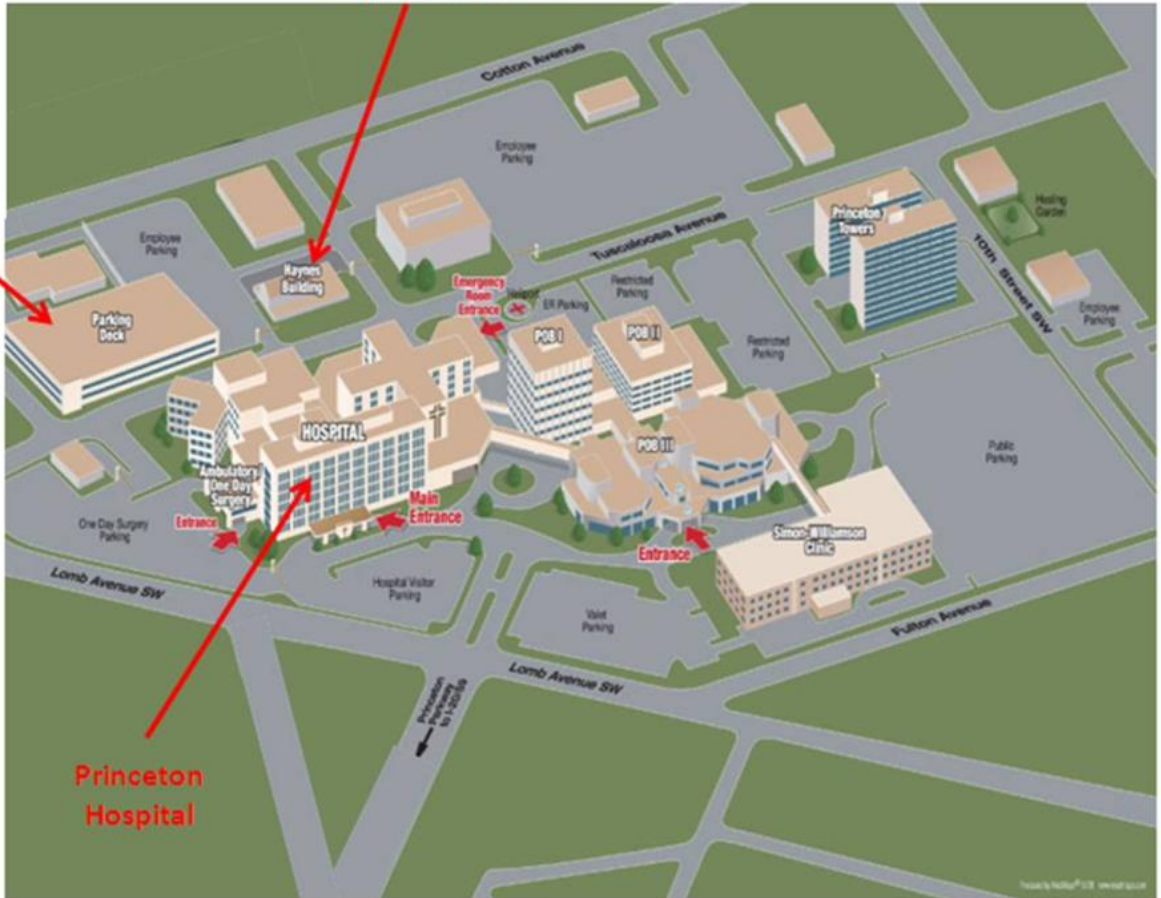

From I-20/59 West

- Take 20 West/59 South to the Arkadelphia Road Exit (#123) and turn left at the top of the exit ramp
- Follow Arkadelphia Road 1.7 miles until you reach the Princeton campus

From I-20/59 East

- Take 20 East/59 North to the Arkadelphia Road Exit (#123) and turn right at the top of the exit ramp
- Follow Arkadelphia Road 1.5 miles until you reach the Princeton campus

From Highway 78

- Take 78 East to Arkadelphia Road and continue on Arkadelphia until you reach the Princeton campus (1.7 miles from I-20/59)

From Downtown Birmingham

- Go West on 6th Avenue to Elmwood Cemetery
- Turn right onto Martin Luther King, Jr. Drive and go one mile until you reach the Princeton campus on your left

Haynes Auditorium

Parking

**Princeton
Hospital**