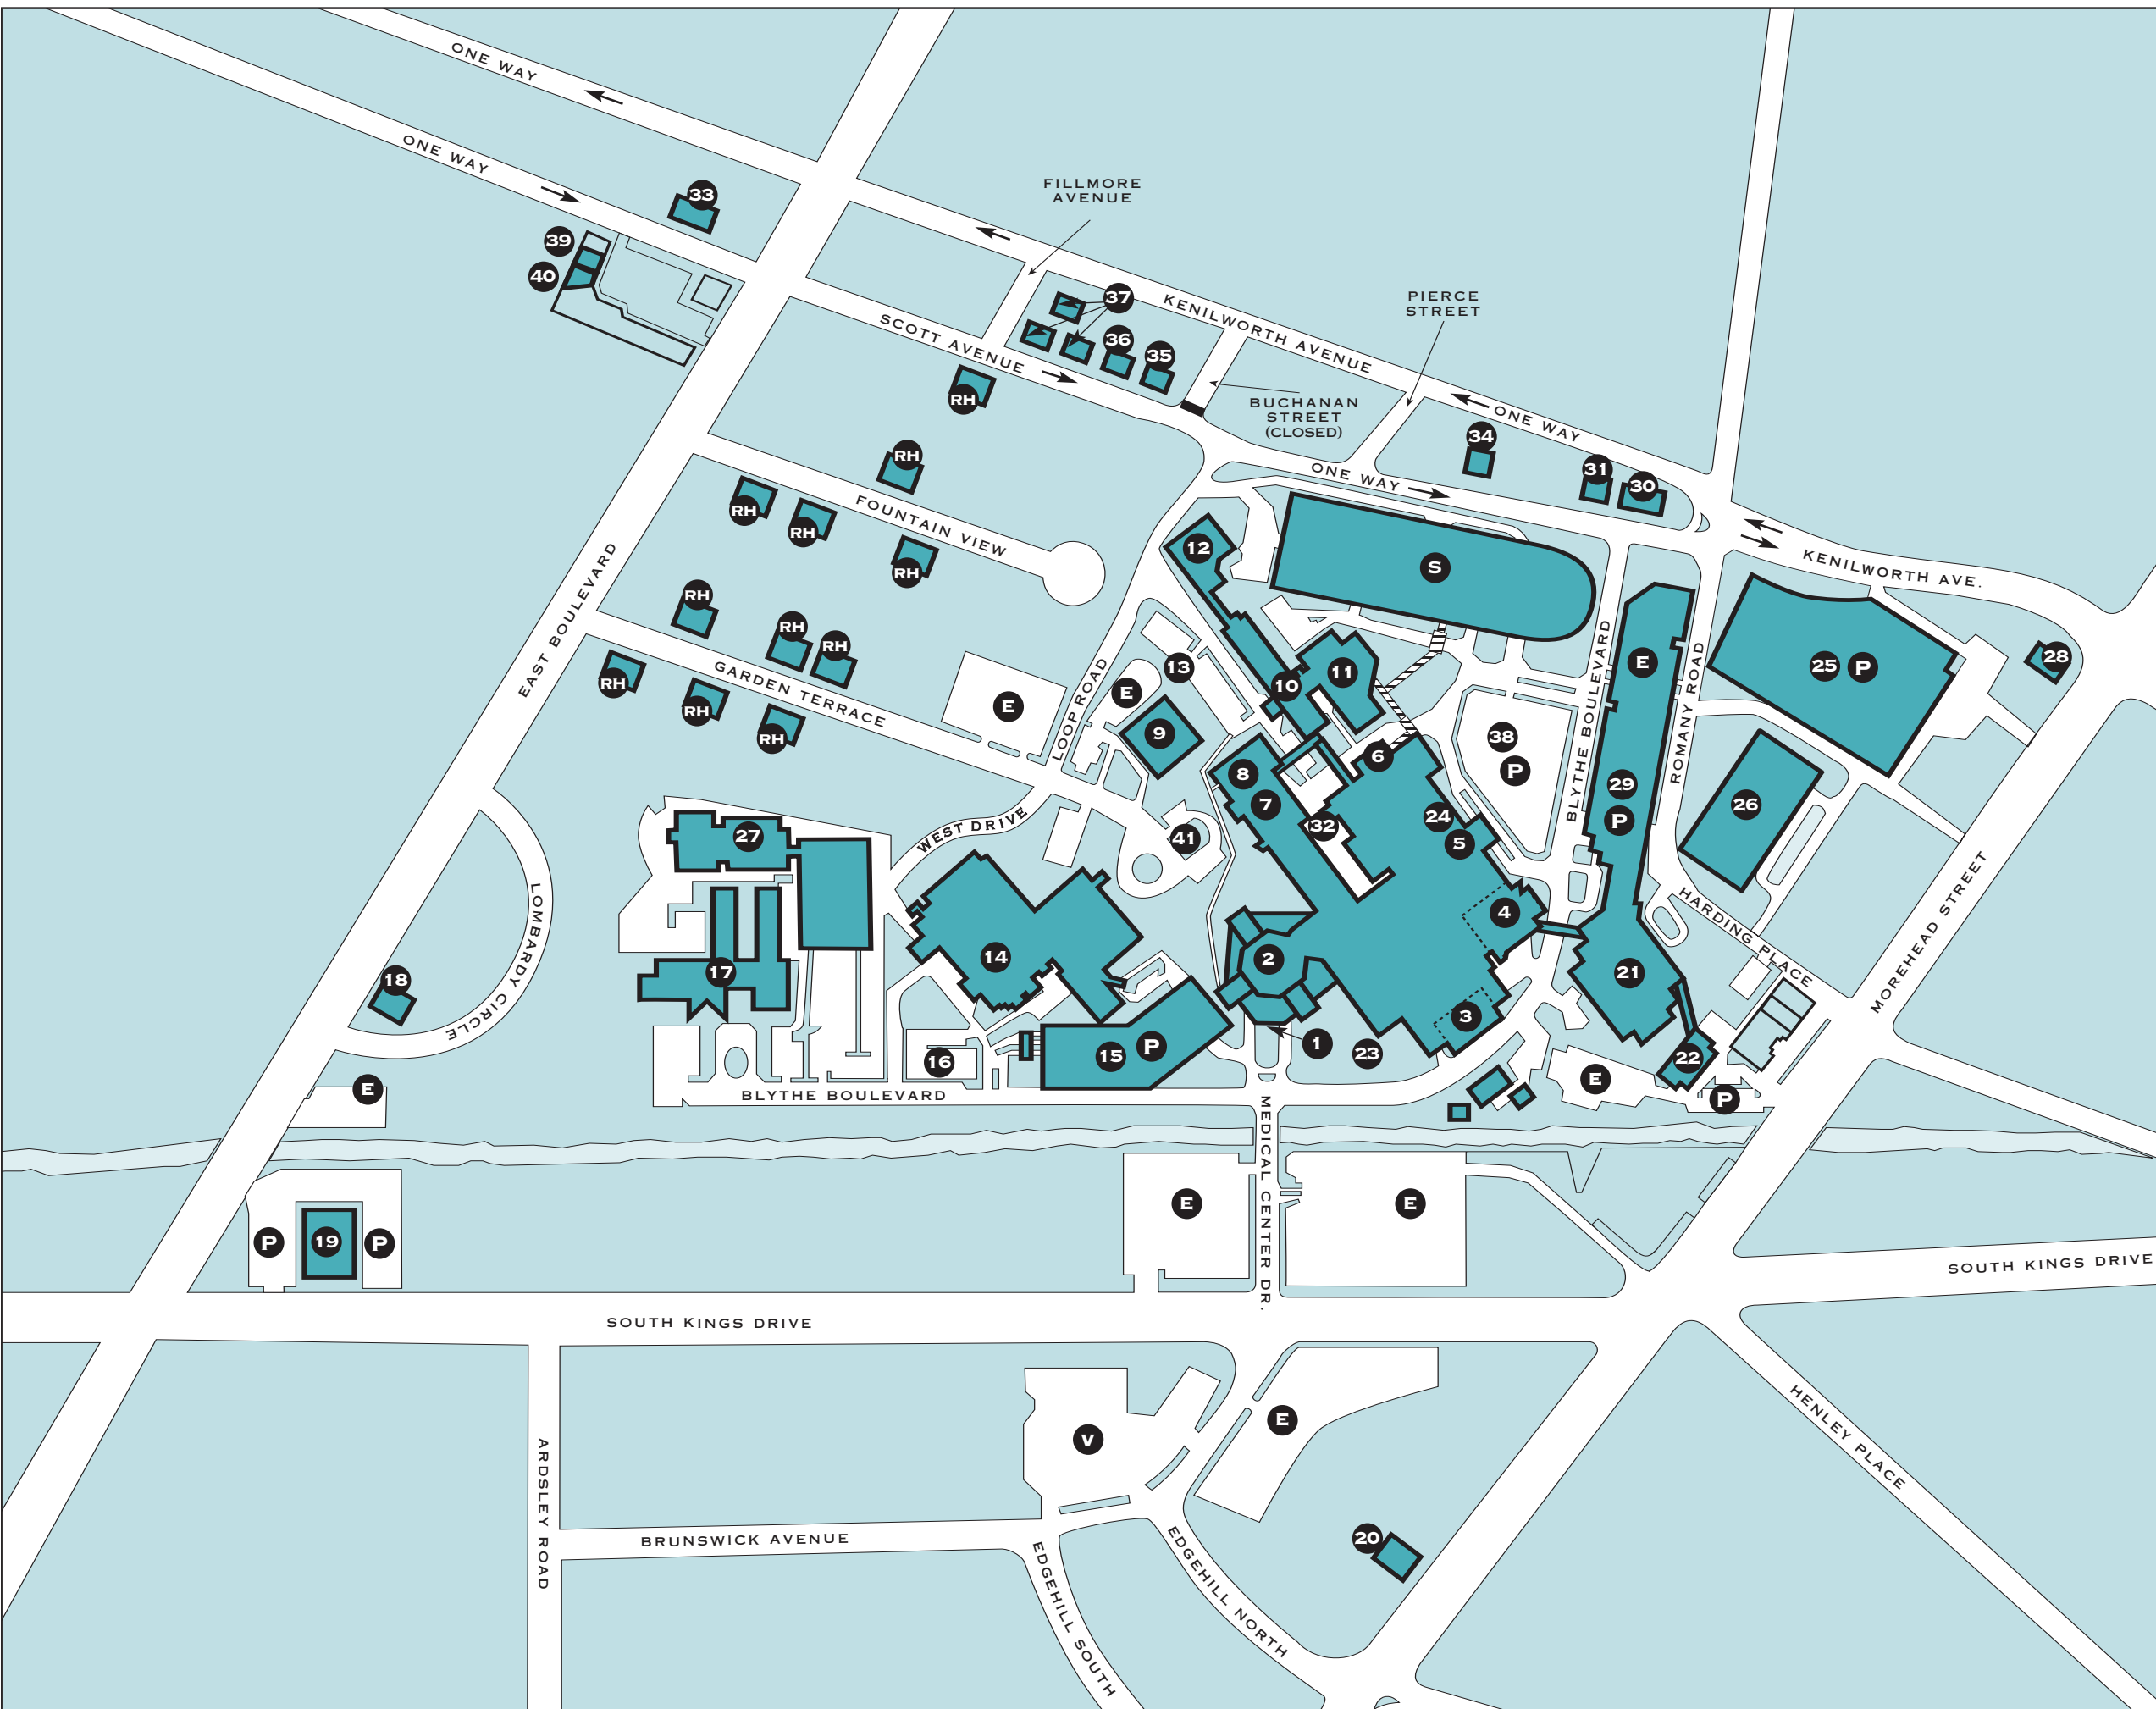

Campus Map

1. Carolinas Medical Center Main Entrance
2. Rush S. Dickson Tower
3. Surgery Tower
4. Carolinas Heart Institute
5. Outpatient Entrance
6. Emergency Department
7. Cannon Research Center
8. Auditorium
9. Research Office Building (1540 Garden Terrace)
10. Annex Office Building
11. Medical Education Building/Hemby Pediatric Trauma Institute
12. Carolinas Neuromuscular/ALS Center (1437 Scott Ave.)
13. Parking (J Lot)
14. Carolinas Rehabilitation
15. Visitor Parking Deck (Blythe Deck)
16. Carolinas Rehabilitation Outpatient Parking
17. Rankin Education Center
- Carolinas College of Health Sciences, School of Nurse Anesthesiology
18. Employee Assistance Program (1819 East Blvd.)
19. CMC-Myers Park (1350 S. Kings Dr.)
- Center for Cardiovascular Health
20. Children's Specialty Center (1628 E. Morehead St.)
21. Medical Center Plaza
- One-Day Surgery, Charlotte Medical Clinic, Sanger Clinic
22. McKay Urology (1416 E. Morehead St.)
23. Future site of Levine Children's Hospital
24. Children's Emergency Department Entrance
25. Morehead Medical Plaza Deck
26. Morehead Medical Plaza
- Blumenthal Cancer Center, Charlotte OB&GYN, CMC Childbirth & Lactation Education Services, CMC General Surgery, CMC Routine and Diagnostic Imaging, Eastover OB/GYN, Women's Institute
27. Central Energy Plant
28. Morehead Imaging Center (1310 E. Morehead St.)
29. Medical Center Plaza Parking Deck
30. Campus Security / CHS Mail Services (1300 Scott Ave.)
31. CHS Transportation Transfer (1308 Scott Ave.)
32. Outpatient Parking (Q Lot)
33. CHS Public Information & Marketing (1900 Scott Ave.)
34. Hospitality House of Charlotte (1412 Scott Ave.)
35. Pediatric Resource Center
36. Children's Miracle Network
37. Carolinas HealthCare Foundation (1608, 1616 & 1618 Scott Ave.)
38. Outpatient and Emergency Department Parking (P Lot)
39. Carolinas Integrative Health (1408-B East Blvd.)
40. Carolinas Sports Performance Center
41. Loading Dock